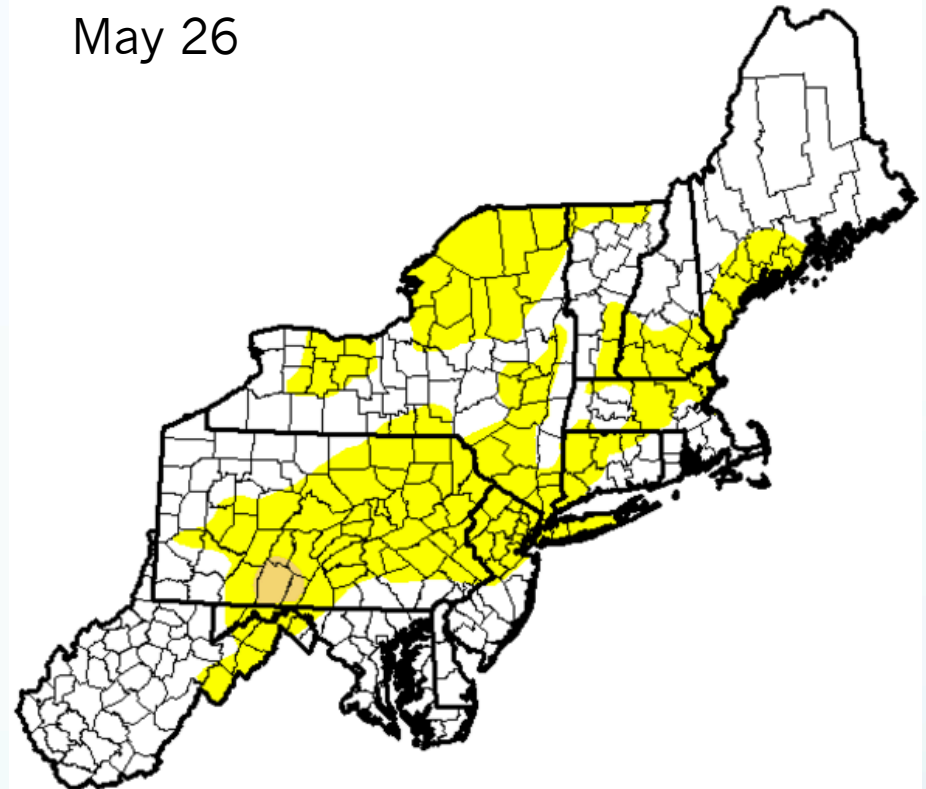

- Washington, DC record
 - 15 consecutive days with measurable precipitation
- Record number of days with measurable precipitation from May 1-24
 - Washington, DC
 - Washington Dulles
 - Wilmington, DE
 - Baltimore, MD
 - Elkins, WV

Number of Days Precipitation ≥ 0.01 May 1 to May 24 – Elkins Area, WV (ThreadEx)

Use navigation tools above and below chart to change displayed range

Drought Monitor

April 28

May 26

Late April:
34% of region abnormally dry
5% in moderate drought

Late May:
39% of region abnormally dry
1% in moderate drought

May Temperatures

From more than 4°F below normal to 2°F above normal

May Temperatures

Number of 70°F degree days (May 1-24):
Tied for record least at Washington, DC
Rank among top 10 least at 12 sites

Snowfall

- Caribou, ME
 - Largest snowfall so late in the season
- Seasonal snow
 - From 5 ft. below normal to 2 ft. above
 - 6 sites – top 5 least snowy season
 - Binghamton, NY – record low seasonal snow?