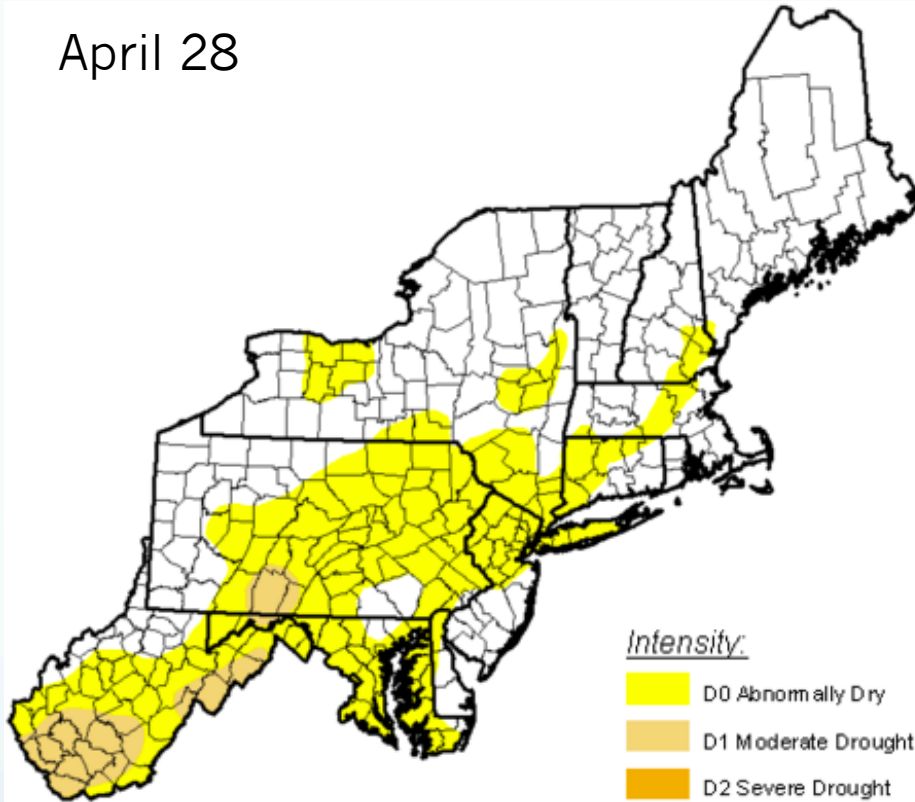

- Washington, DC record
 - 15 consecutive days with measurable precipitation
- Record number of days with measurable precipitation from May 1-24
 - Washington, DC
 - Washington Dulles
 - Wilmington, DE
 - Baltimore, MD
 - Elkins, WV

Number of Days Precipitation ≥ 0.01 May 1 to May 24 – Elkins Area, WV (ThreadEx)

Use navigation tools above and below chart to change displayed range

Drought Monitor

April 28

May 26

Late April:
34% of region abnormally dry
5% in moderate drought