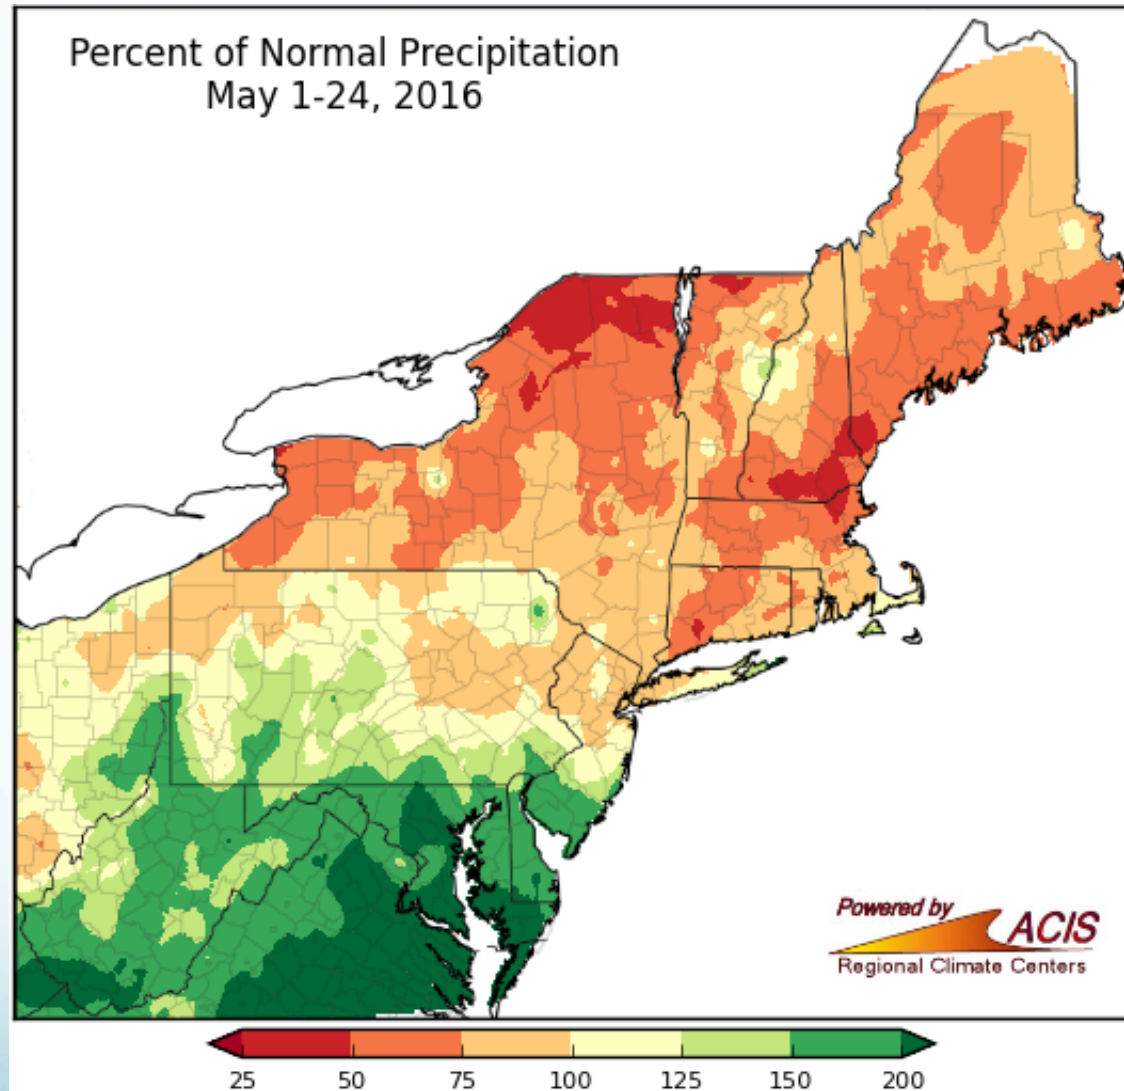

May Review

By: Samantha Borisoff, Climatologist

Northeast Regional Climate Center

May Precipitation

From 25% below normal to more than 200% of normal

May Precipitation

Number of Consecutive Days Precipitation ≥ 0.01 for Washington Area, DC (ThreadEx)

Click column heading to sort ascending, click again to sort descending.

Rank	Run Length	Missing Days	Dates
1	15	0	2016-04-27 through 2016-05-11
2	10	0	1938-07-17 through 1938-07-26
-	10	0	1873-08-12 through 1873-08-21
4	9	0	2015-12-22 through 2015-12-30
-	9	0	2003-05-21 through 2003-05-29
-	9	0	1937-01-17 through 1937-01-25
-	9	0	1919-07-15 through 1919-07-23
-	9	0	1906-06-16 through 1906-06-24
-	9	0	1904-07-05 through 1904-07-13
-	9	0	1889-07-25 through 1889-08-02
Period of record: 1871-01-01 to 2016-05-24			

- Washington, DC record
 - 15 consecutive days with measurable precipitation
- Record number of days with measurable precipitation from May 1-24
 - Washington, DC
 - Washington Dulles
 - Wilmington, DE
 - Baltimore, MD
 - Elkins, WV