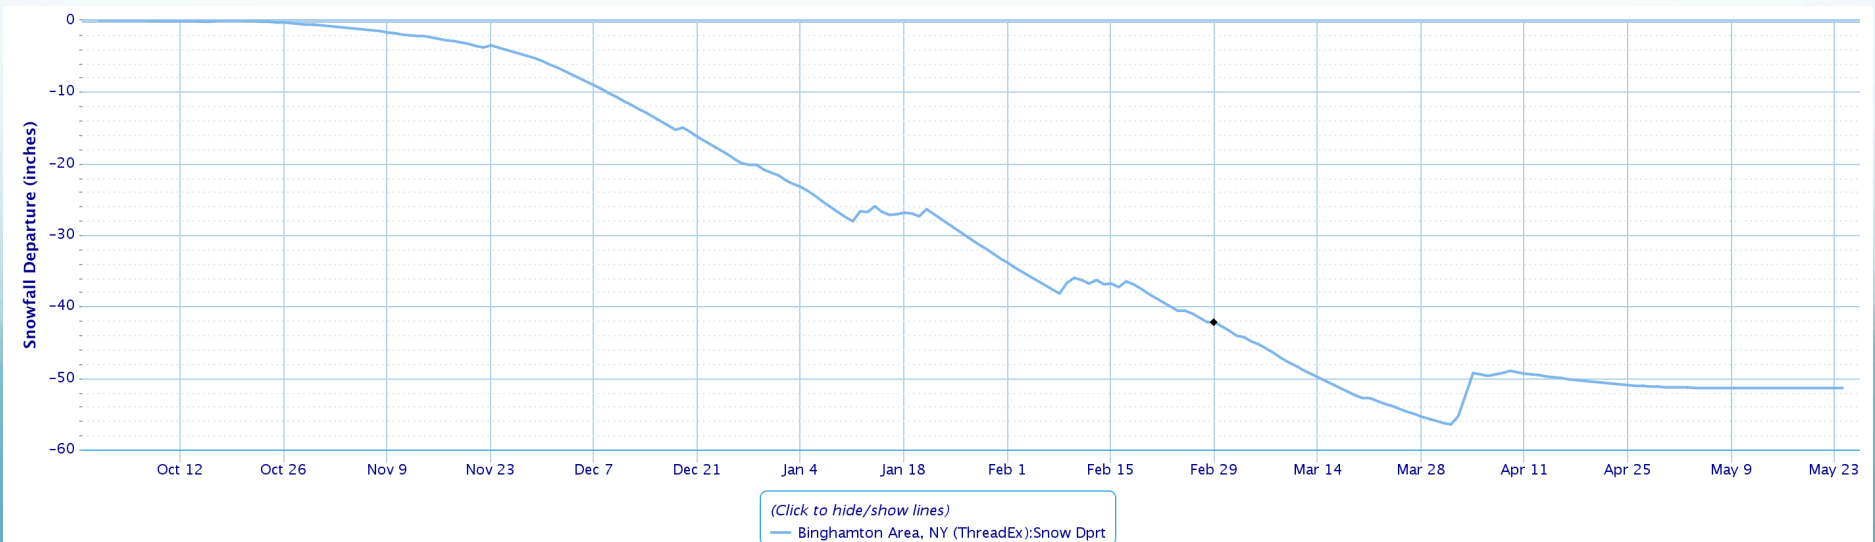

Late May:
39% of region abnormally dry
1% in moderate drought

May Temperatures

From more than 4°F below normal to 2°F above normal

May Temperatures

Number of 70°F degree days (May 1-24):
Tied for record least at Washington, DC
Rank among top 10 least at 12 sites

Snowfall

- Caribou, ME
 - Largest snowfall so late in the season
- Seasonal snow
 - From 5 ft. below normal to 2 ft. above
 - 6 sites – top 5 least snowy season
 - Binghamton, NY – record low seasonal snow?