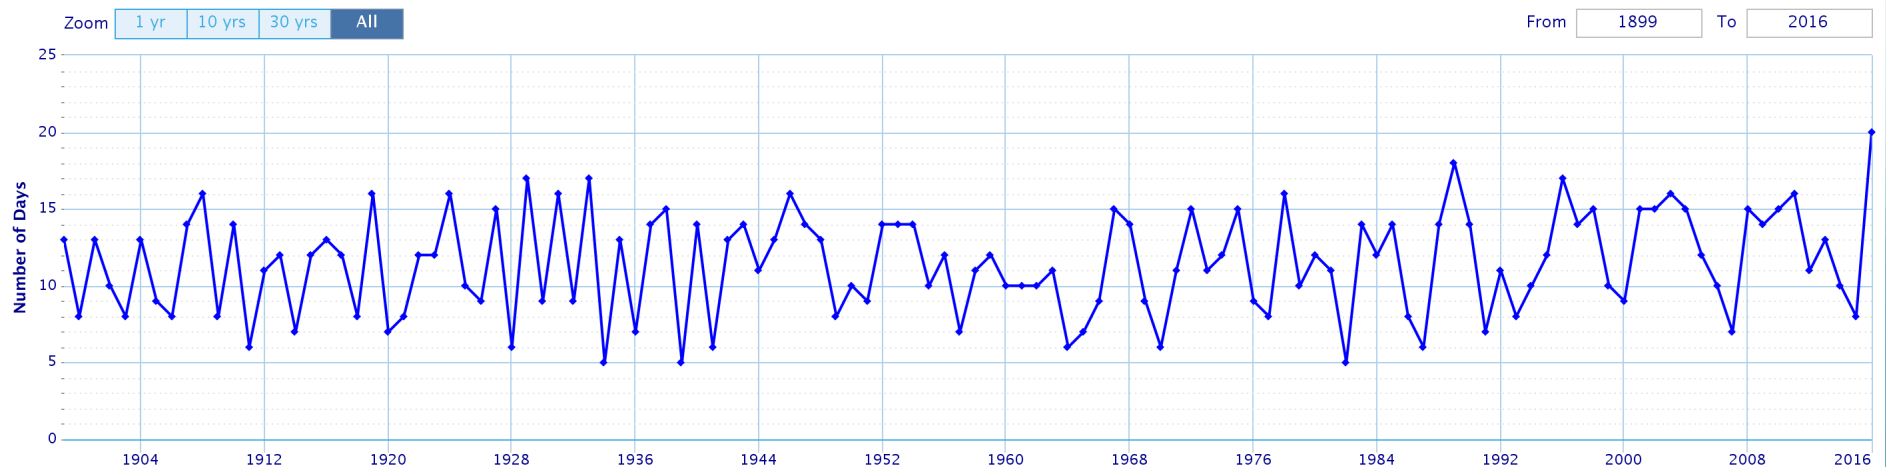

May Precipitation

Number of Consecutive Days Precipitation ≥ 0.01 for Washington Area, DC (ThreadEx)

Click column heading to sort ascending, click again to sort descending.

Rank	Run Length	Missing Days	Dates
1	15	0	2016-04-27 through 2016-05-11
2	10	0	1938-07-17 through 1938-07-26
-	10	0	1873-08-12 through 1873-08-21
4	9	0	2015-12-22 through 2015-12-30
-	9	0	2003-05-21 through 2003-05-29
-	9	0	1937-01-17 through 1937-01-25
-	9	0	1919-07-15 through 1919-07-23
-	9	0	1906-06-16 through 1906-06-24
-	9	0	1904-07-05 through 1904-07-13
-	9	0	1889-07-25 through 1889-08-02
Period of record: 1871-01-01 to 2016-05-24			

- Washington, DC record
  - 15 consecutive days with measurable precipitation
- Record number of days with measurable precipitation from May 1-24
  - Washington, DC
  - Washington Dulles
  - Wilmington, DE
  - Baltimore, MD
  - Elkins, WV

Number of Days Precipitation ≥ 0.01 May 1 to May 24 – Elkins Area, WV (ThreadEx)

Use navigation tools above and below chart to change displayed range