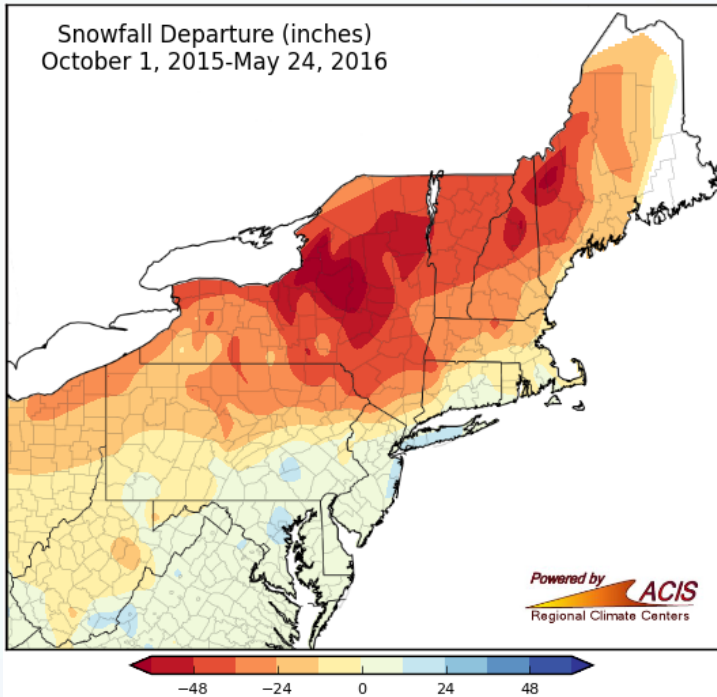

Late May:
39% of region abnormally dry
1% in moderate drought

May Temperatures

From more than 4°F below normal to 2°F above normal

May Temperatures

Number of 70°F degree days (May 1-24):
Tied for record least at Washington, DC
Rank among top 10 least at 12 sites

Snowfall

- Caribou, ME
 - Largest snowfall so late in the season
- Seasonal snow
 - From 5 ft. below normal to 2 ft. above
 - 6 sites – top 5 least snowy season
 - Binghamton, NY – record low seasonal snow?