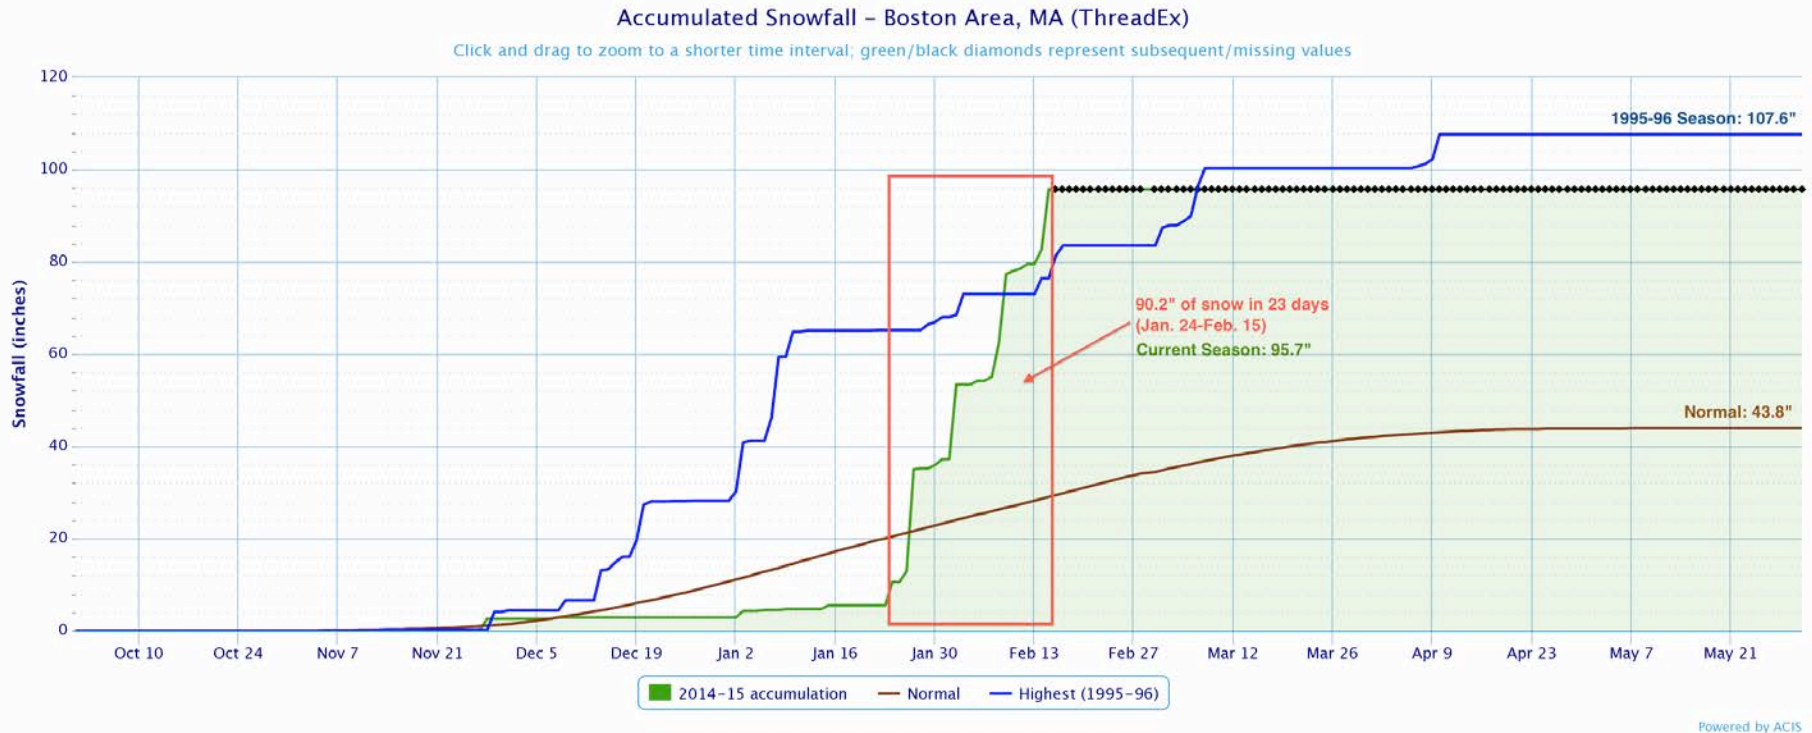

Recent Snowfall & Its Historical Context

By: Samantha Borisoff
Climatologist, Northeast Regional Climate Center

New England - Snowfall

Boston - February Snowfall

- Snowiest February on record
- February: all-time snowiest month
 - 6th snowiest January on record
- Jan.-Feb. 2015 is the snowiest 2-month period

Boston - Season Snowfall

- 3rd snowiest season (Oct.-May)
- Snowiest winter (Dec.-Feb.)
- 2015: 2nd snowiest year

Boston - Snowfall Stats

- 3rd greatest 1-day snowfall (22.1" on Jan. 27)
- Greatest 7-day, 10-day, 14-day, 30-day snowfalls
- This season has the greatest number of 12"+ snowfalls (4)