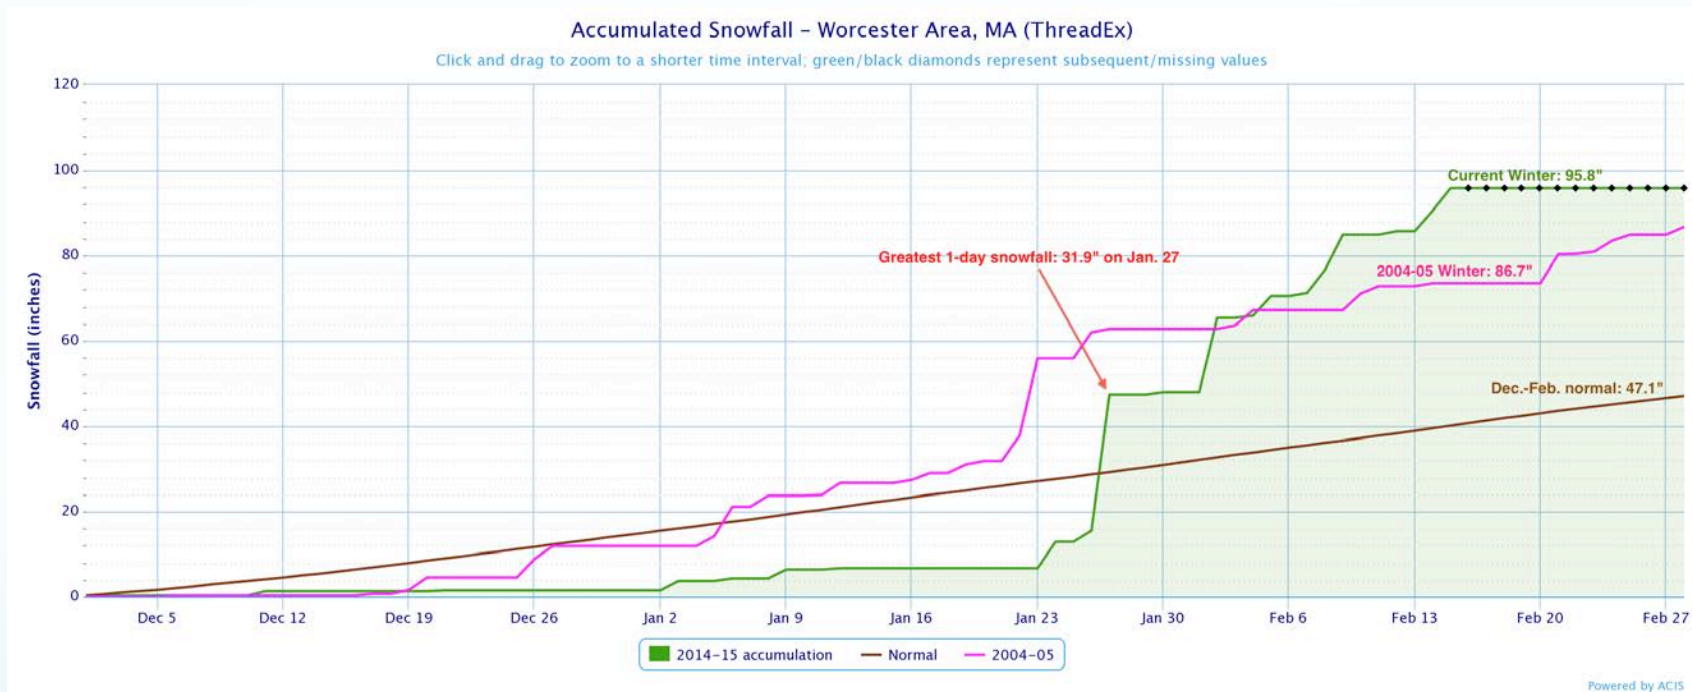

Recent Snowfall & Its Historical Context

By: Samantha Borisoff
Climatologist, Northeast Regional Climate Center

New England - Snowfall

Boston - February Snowfall

- Snowiest February on record
- February: all-time snowiest month
 - 6th snowiest January on record
- Jan.-Feb. 2015 is the snowiest 2-month period

Boston - Season Snowfall

- 3rd snowiest season (Oct.-May)
- Snowiest winter (Dec.-Feb.)
- 2015: 2nd snowiest year

Boston - Snowfall Stats

- 3rd greatest 1-day snowfall (22.1" on Jan. 27)
- Greatest 7-day, 10-day, 14-day, 30-day snowfalls
- This season has the greatest number of 12"+ snowfalls (4)

Photo courtesy: Eilis Maynard from FEMA.gov
(Feb. 10, 2015)

Worcester – February Snowfall

Total Snowfall – Month of Feb – Worcester Area, MA (ThreadEx)

Use navigation tools above and below chart to change displayed range

- Snowiest February on record
- February is the 3rd snowiest month
 - 4th snowiest January on record
 - January is the 5th snowiest month
- Jan.-Feb. is the snowiest 2-month period

Worcester – Winter Snowfall