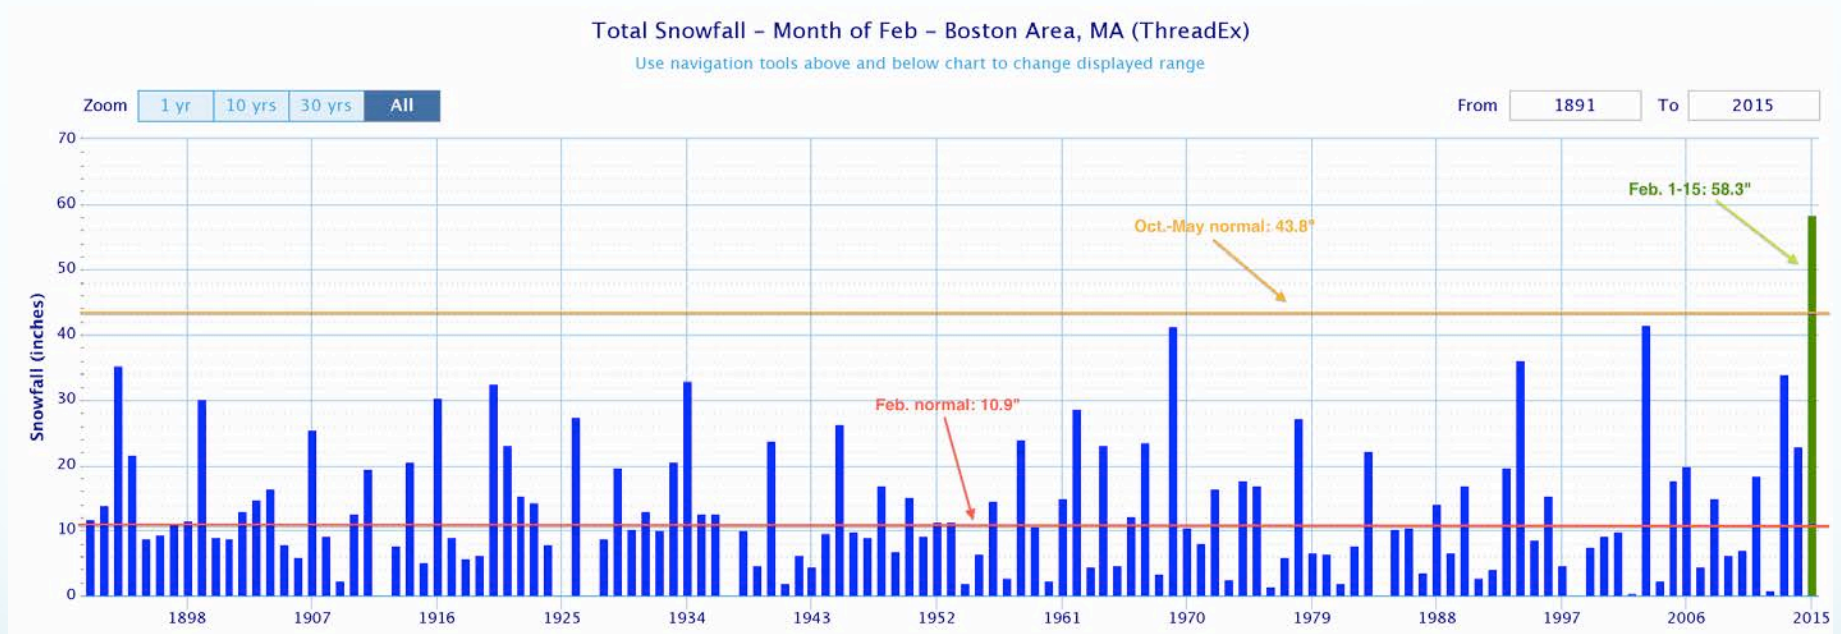

Recent Snowfall & Its Historical Context

By: Samantha Borisoff
Climatologist, Northeast Regional Climate Center

New England - Snowfall

Boston - February Snowfall

- Snowiest February on record
- February: all-time snowiest month
 - 6th snowiest January on record
- Jan.-Feb. 2015 is the snowiest 2-month period

Boston - Season Snowfall

- 3rd snowiest season (Oct.-May)
- Snowiest winter (Dec.-Feb.)
- 2015: 2nd snowiest year

Boston - Snowfall Stats

- 3rd greatest 1-day snowfall (22.1" on Jan. 27)
- Greatest 7-day, 10-day, 14-day, 30-day snowfalls
- This season has the greatest number of 12"+ snowfalls (4)

- Snowiest February on record
- February is the 3rd snowiest month
 - 4th snowiest January on record
 - January is the 5th snowiest month
- Jan.-Feb. is the snowiest 2-month period

Worcester – Winter Snowfall