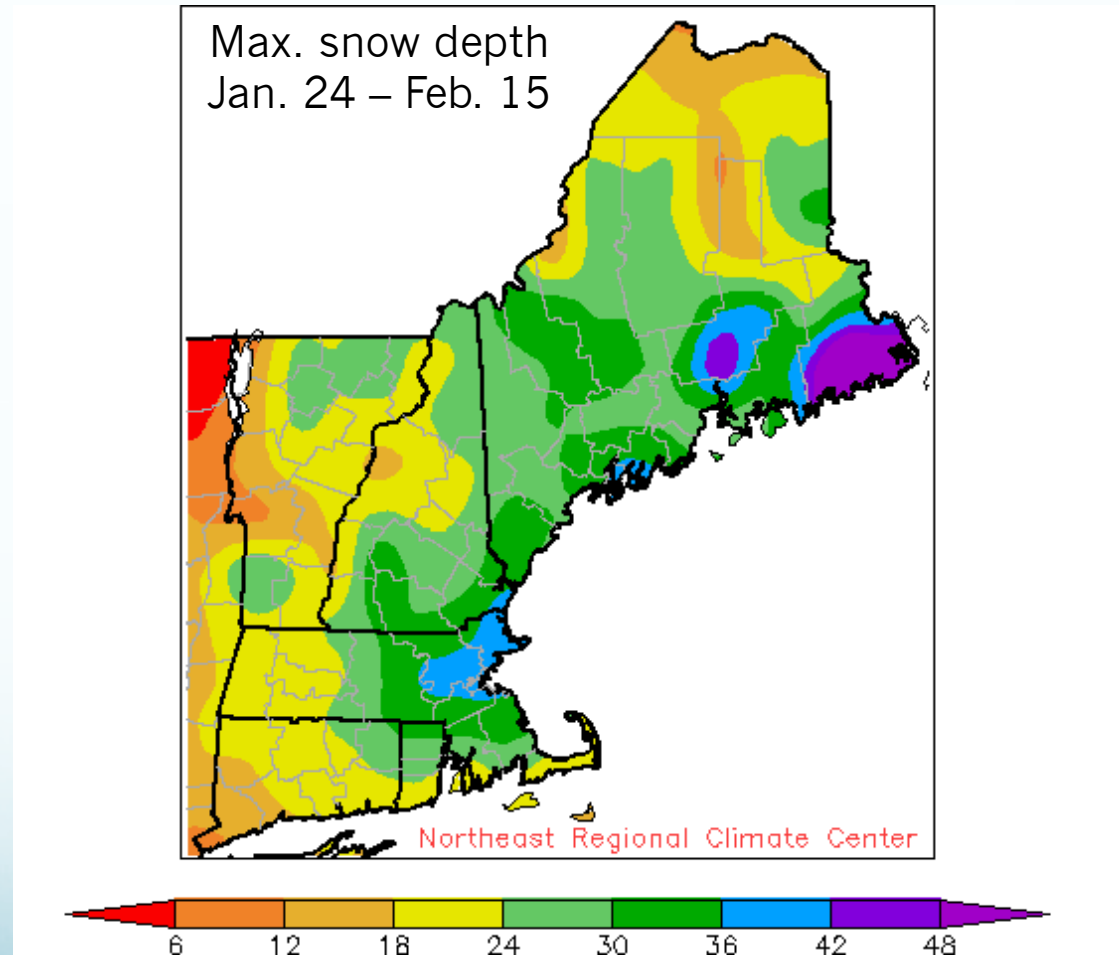

Recent Snowfall & Its Historical Context

By: Samantha Borisoff
Climatologist, Northeast Regional Climate Center

New England - Snowfall

Boston - February Snowfall

- Snowiest February on record
- February: all-time snowiest month
 - 6th snowiest January on record
- Jan.-Feb. 2015 is the snowiest 2-month period

Boston - Season Snowfall

- 3rd snowiest season (Oct.-May)
- Snowiest winter (Dec.-Feb.)
- 2015: 2nd snowiest year

Boston - Snowfall Stats

- 3rd greatest 1-day snowfall (22.1" on Jan. 27)
- Greatest 7-day, 10-day, 14-day, 30-day snowfalls
- This season has the greatest number of 12"+ snowfalls (4)

Newburyport, MA:

- 3rd snowiest Jan.
- Jan: 8th snowiest month
- 2nd snowiest Feb.
- Feb: 2nd snowiest month
- 2nd snowiest winter
- 3rd snowiest season
- Greatest 7-day, 14-day, 30-day snowfalls

Providence, RI:

- 5th snowiest Jan.
- 8th snowiest Feb.
- 7th snowiest winter
- Greatest 14-day & 30-day snowfall snowfall

New England - Snow Depth

Boston's greatest snow depth on record: 37" on Feb. 9*

Snow Water Equivalent