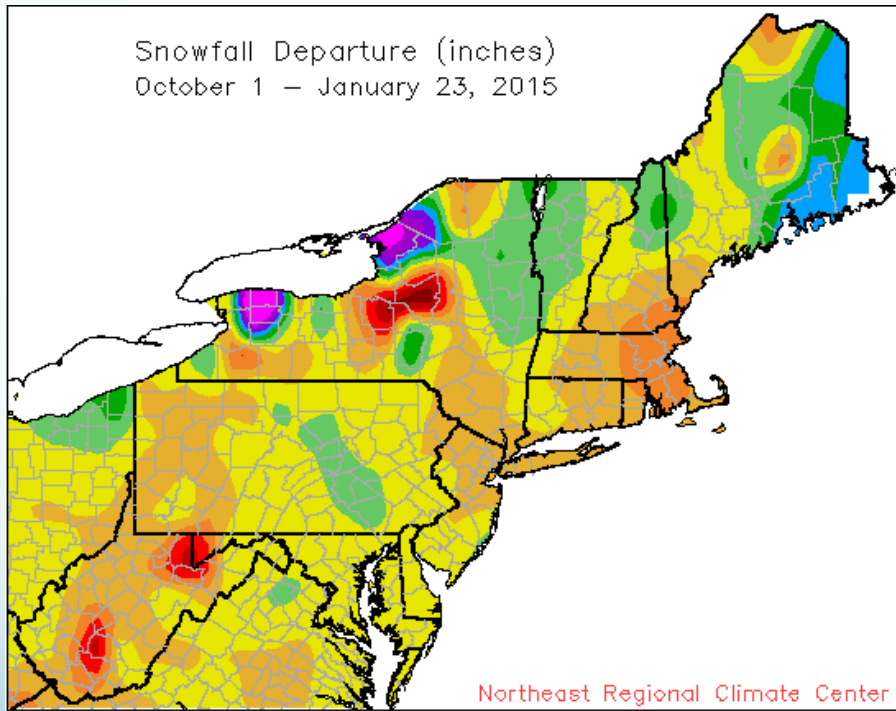

Recent Snowfall & Its Historical Context

By: Samantha Borisoff
Climatologist, Northeast Regional Climate Center

New England - Snowfall

Boston - February Snowfall

- Snowiest February on record
- February: all-time snowiest month
 - 6th snowiest January on record
- Jan.-Feb. 2015 is the snowiest 2-month period

Boston - Season Snowfall

- 3rd snowiest season (Oct.-May)
- Snowiest winter (Dec.-Feb.)
- 2015: 2nd snowiest year

Boston - Snowfall Stats

- 3rd greatest 1-day snowfall (22.1" on Jan. 27)
- Greatest 7-day, 10-day, 14-day, 30-day snowfalls
- This season has the greatest number of 12"+ snowfalls (4)

Photo courtesy: Eilis Maynard from FEMA.gov
(Feb. 10, 2015)

Worcester – February Snowfall

Total Snowfall – Month of Feb – Worcester Area, MA (ThreadEx)

Use navigation tools above and below chart to change displayed range

- Snowiest February on record
- February is the 3rd snowiest month
 - 4th snowiest January on record
 - January is the 5th snowiest month
- Jan.-Feb. is the snowiest 2-month period

Worcester – Winter Snowfall