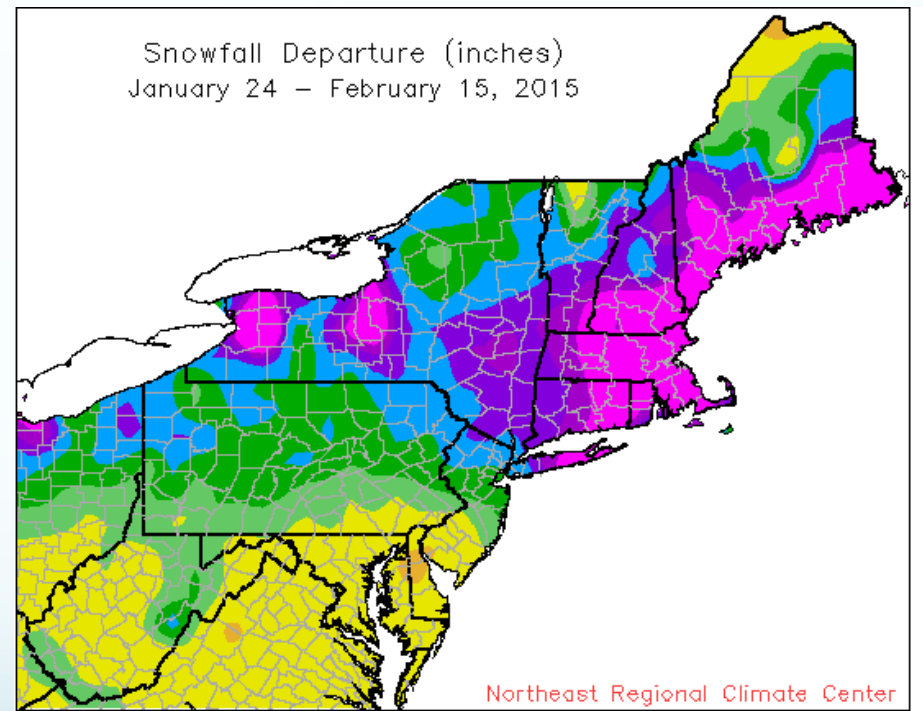

Recent Snowfall & Its Historical Context

By: Samantha Borisoff
Climatologist, Northeast Regional Climate Center

New England - Snowfall

Boston - February Snowfall

- Snowiest February on record
- February: all-time snowiest month
 - 6th snowiest January on record
- Jan.-Feb. 2015 is the snowiest 2-month period

Boston - Season Snowfall

- 3rd snowiest season (Oct.-May)
- Snowiest winter (Dec.-Feb.)
- 2015: 2nd snowiest year

Boston - Snowfall Stats

- 3rd greatest 1-day snowfall (22.1" on Jan. 27)
- Greatest 7-day, 10-day, 14-day, 30-day snowfalls
- This season has the greatest number of 12"+ snowfalls (4)

Photo courtesy: Eilis Maynard from FEMA.gov
(Feb. 10, 2015)

Worcester – February Snowfall

Total Snowfall – Month of Feb – Worcester Area, MA (ThreadEx)

Use navigation tools above and below chart to change displayed range

- Snowiest February on record
- February is the 3rd snowiest month
 - 4th snowiest January on record
 - January is the 5th snowiest month
- Jan.-Feb. is the snowiest 2-month period

Worcester – Winter Snowfall