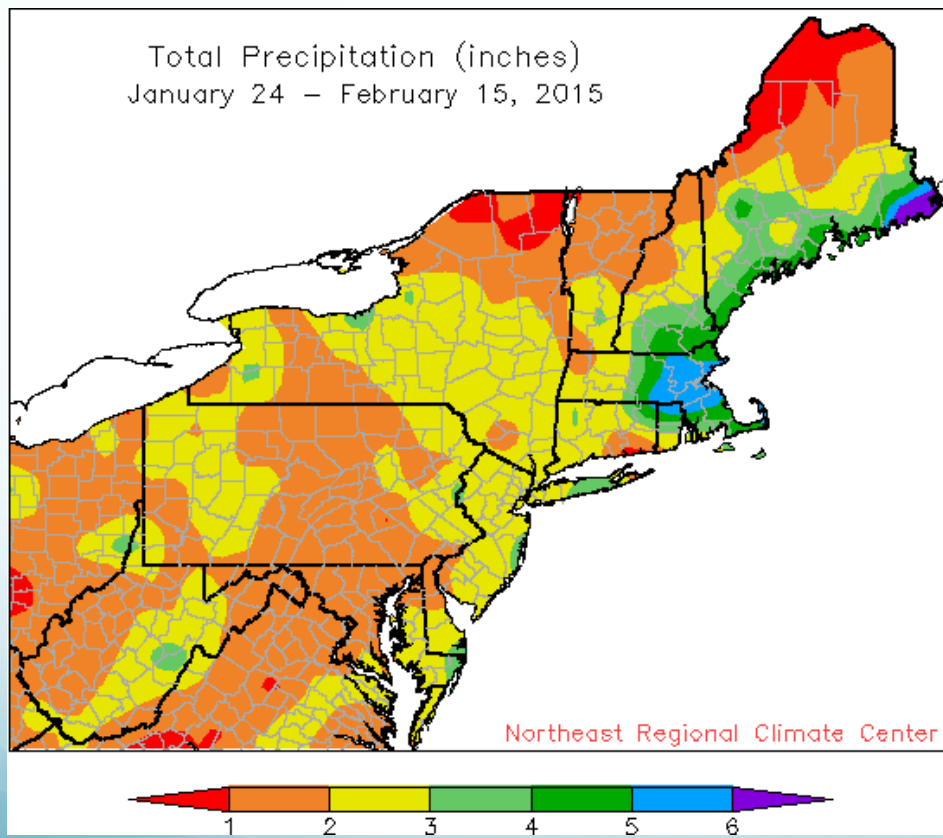

Boston - Season Snowfall

- 3rd snowiest season (Oct.-May)
- Snowiest winter (Dec.-Feb.)
- 2015: 2nd snowiest year

Boston - Snowfall Stats

- 3rd greatest 1-day snowfall (22.1" on Jan. 27)
- Greatest 7-day, 10-day, 14-day, 30-day snowfalls
- This season has the greatest number of 12"+ snowfalls (4)

Newburyport, MA:

- 3rd snowiest Jan.
- Jan: 8th snowiest month
- 2nd snowiest Feb.
- Feb: 2nd snowiest month
- 2nd snowiest winter
- 3rd snowiest season
- Greatest 7-day, 14-day, 30-day snowfalls

Providence, RI:

- 5th snowiest Jan.
- 8th snowiest Feb.
- 7th snowiest winter
- Greatest 14-day & 30-day snowfall snowfall

New England - Snow Depth

Boston's greatest snow depth on record: 37" on Feb. 9*

Snow Water Equivalent

Northeast - Temperatures

Caribou: Coldest start to Feb.

Bridgeport: 2nd coldest

Worcester: 3rd coldest

Hartford: 4th coldest

Portland: 5th coldest

Providence: 5th coldest

Boston: 6th coldest