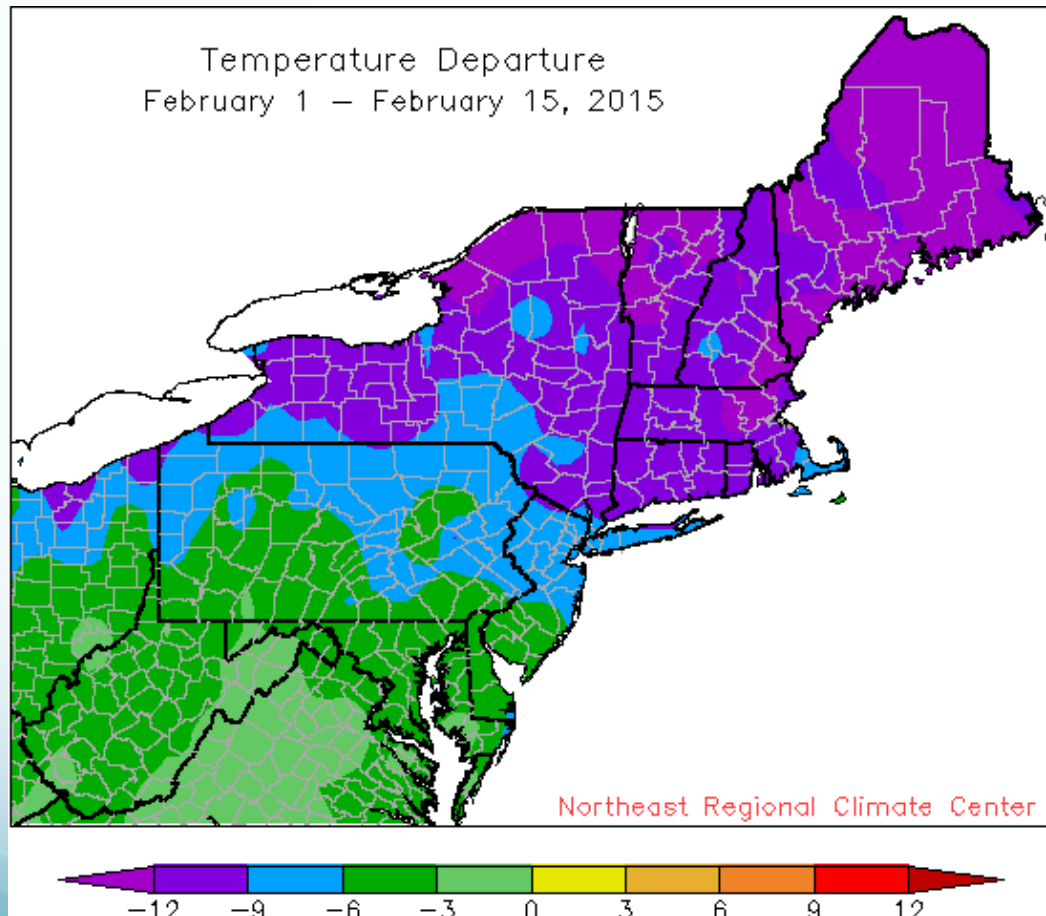

Boston - Season Snowfall

- 3rd snowiest season (Oct.-May)
- Snowiest winter (Dec.-Feb.)
- 2015: 2nd snowiest year

Boston - Snowfall Stats

- 3rd greatest 1-day snowfall (22.1" on Jan. 27)
- Greatest 7-day, 10-day, 14-day, 30-day snowfalls
- This season has the greatest number of 12"+ snowfalls (4)

Newburyport, MA:

- 3rd snowiest Jan.
- Jan: 8th snowiest month
- 2nd snowiest Feb.
- Feb: 2nd snowiest month
- 2nd snowiest winter
- 3rd snowiest season
- Greatest 7-day, 14-day, 30-day snowfalls

Providence, RI:

- 5th snowiest Jan.
- 8th snowiest Feb.
- 7th snowiest winter
- Greatest 14-day & 30-day snowfall snowfall

New England - Snow Depth

Boston's greatest snow depth on record: 37" on Feb. 9*

Snow Water Equivalent

Northeast - Temperatures

Caribou: Coldest start to Feb.

Bridgeport: 2nd coldest

Worcester: 3rd coldest

Hartford: 4th coldest

Portland: 5th coldest

Providence: 5th coldest

Boston: 6th coldest