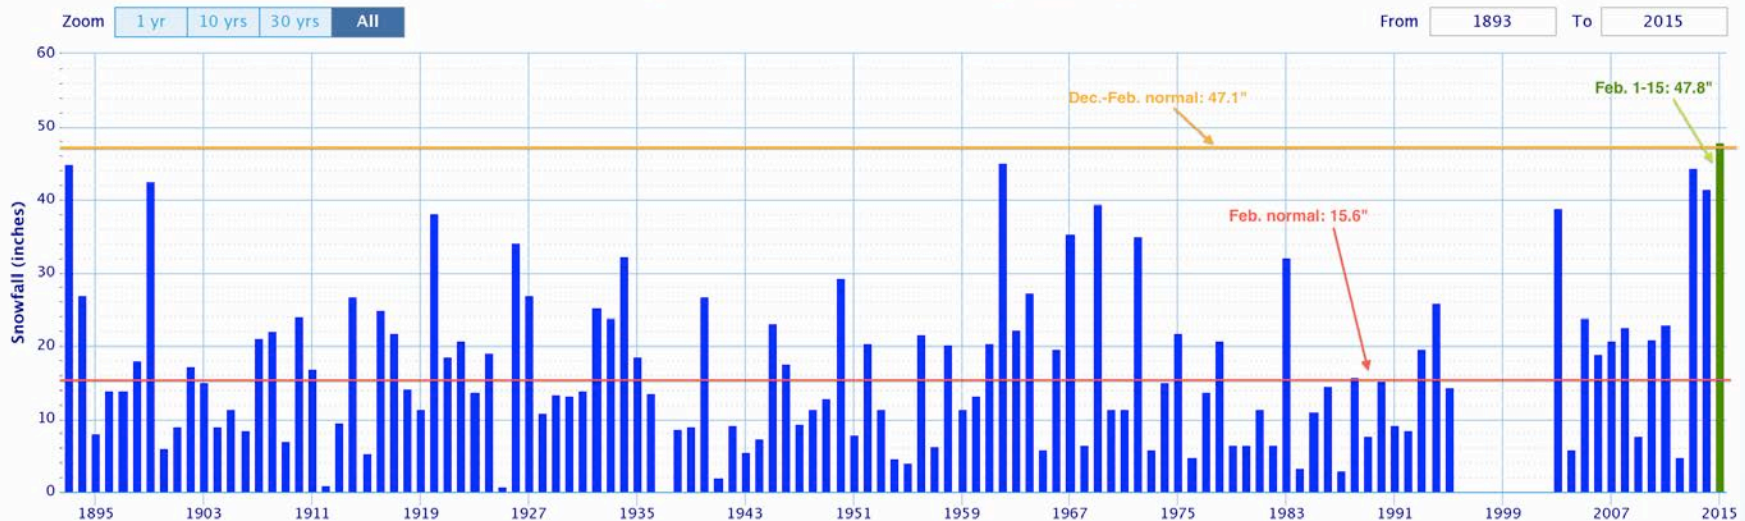

Recent Snowfall & Its Historical Context

By: Samantha Borisoff
Climatologist, Northeast Regional Climate Center

New England - Snowfall

Boston - February Snowfall

- Snowiest February on record
- February: all-time snowiest month
 - 6th snowiest January on record
- Jan.-Feb. 2015 is the snowiest 2-month period

Boston - Season Snowfall

- 3rd snowiest season (Oct.-May)
- Snowiest winter (Dec.-Feb.)
- 2015: 2nd snowiest year

Boston - Snowfall Stats

- 3rd greatest 1-day snowfall (22.1" on Jan. 27)
- Greatest 7-day, 10-day, 14-day, 30-day snowfalls
- This season has the greatest number of 12"+ snowfalls (4)

- Snowiest February on record
- February is the 3rd snowiest month
 - 4th snowiest January on record
 - January is the 5th snowiest month
- Jan.-Feb. is the snowiest 2-month period

Worcester – Winter Snowfall