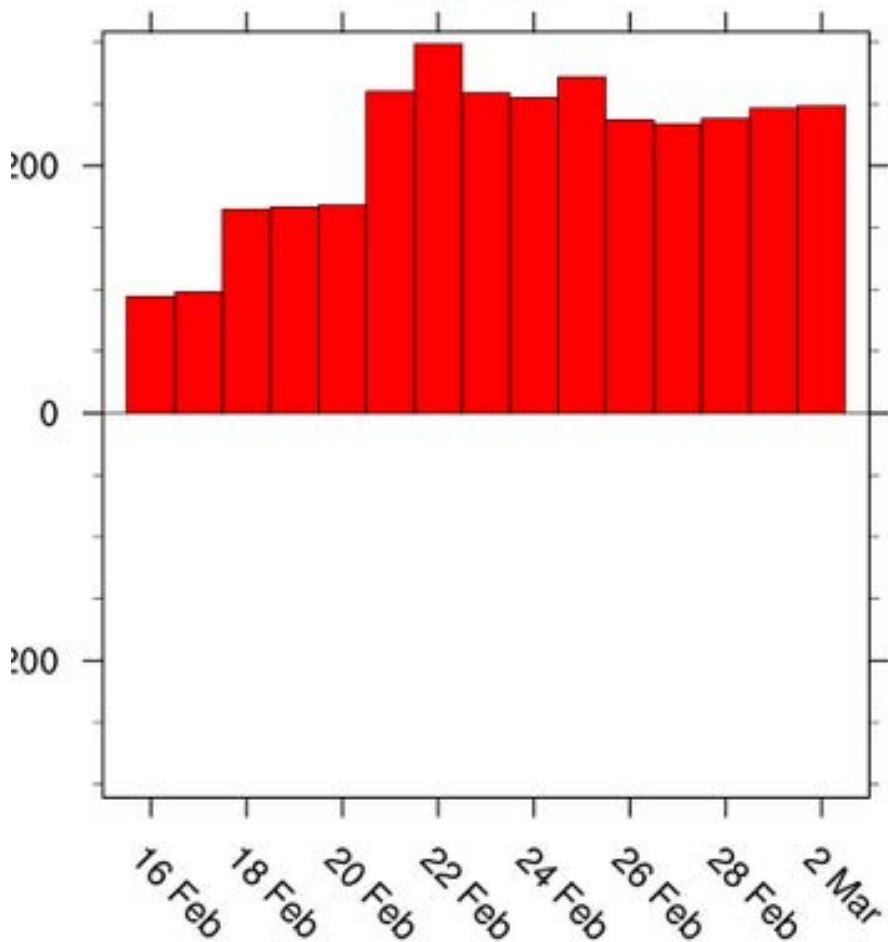

The Reason for all the Cold and Snow this Season

Positive NAO normally means Below Normal Snowfall but -EPO is Compensating

NAO Index

EPO Index

Website: www.weather.gov/boston

Twitter: [@NWSBoston](https://twitter.com/NWSBoston)

Facebook: <http://www.facebook.com/NWSBoston>

Below Normal Temperatures Continue through Early March

8-14 DAY OUTLOOK
TEMPERATURE PROBABILITY
MADE 16 FEB 2015
VALID FEB 24 - MAR 02, 2015

Latest Radar Imagery This Morning