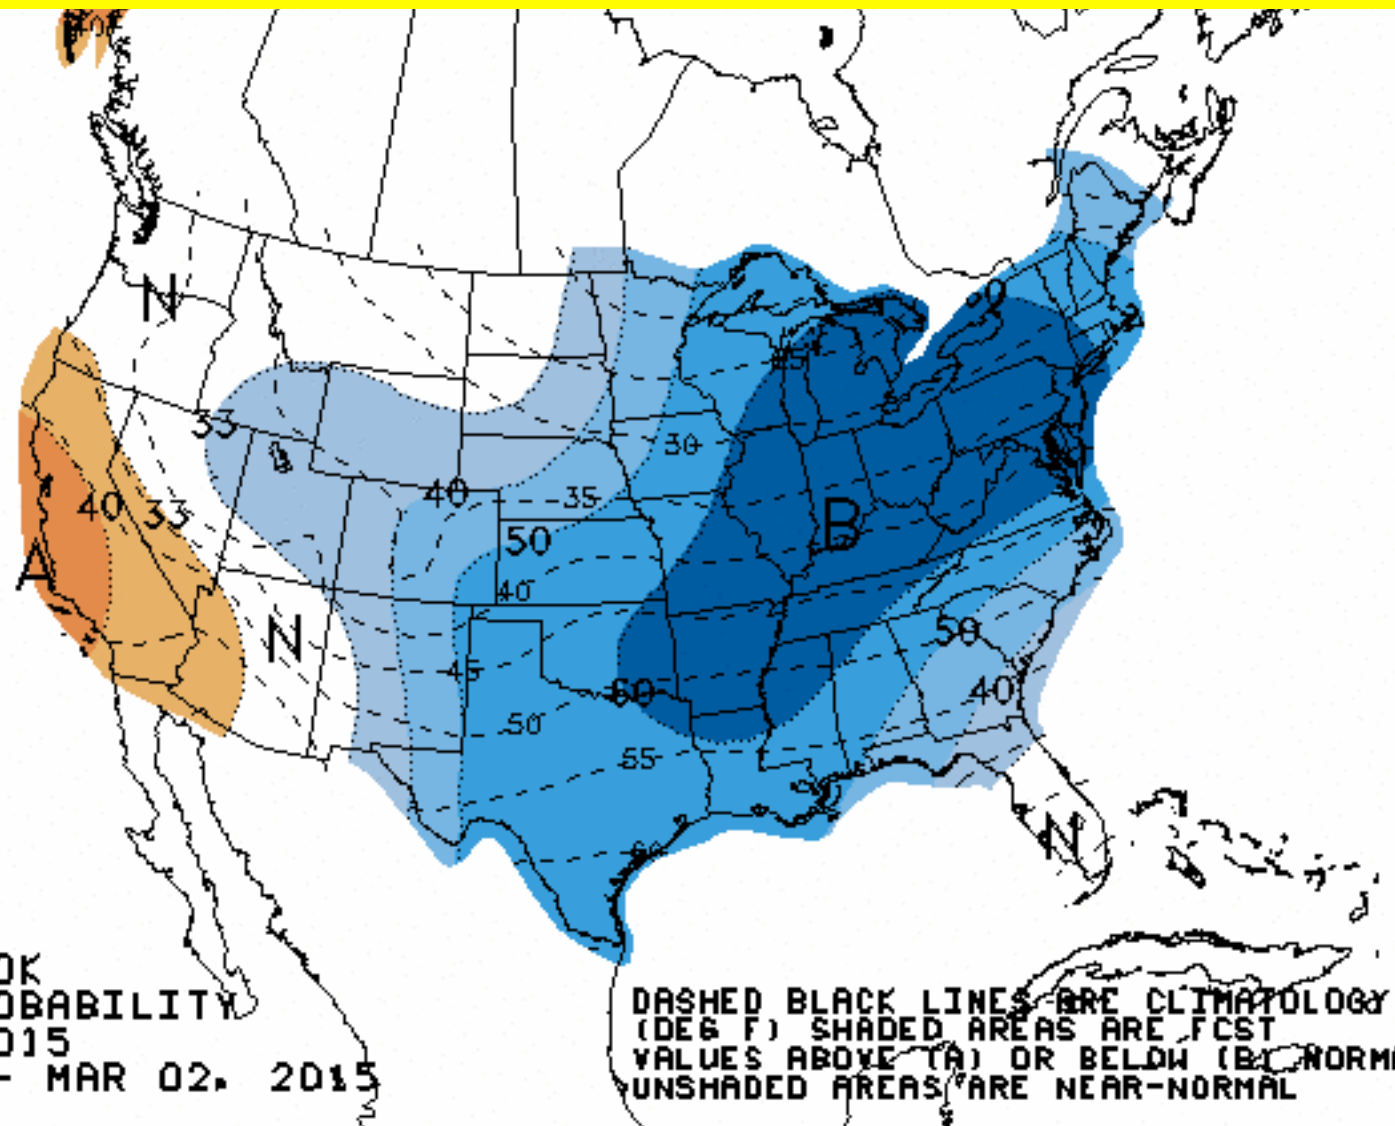

The Reason for all the Cold and Snow this Season

Positive NAO normally means Below Normal Snowfall but -EPO is Compensating

NAO Index

EPO Index

Website: www.weather.gov/boston

Twitter: [@NWSBoston](https://twitter.com/NWSBoston)

Facebook: <http://www.facebook.com/NWSBoston>

Below Normal Temperatures Continue through Early March

8-14 DAY OUTLOOK
TEMPERATURE PROBABILITY
MADE 16 FEB 2015
VALID FEB 24 - MAR 02, 2015

Latest Radar Imagery This Morning