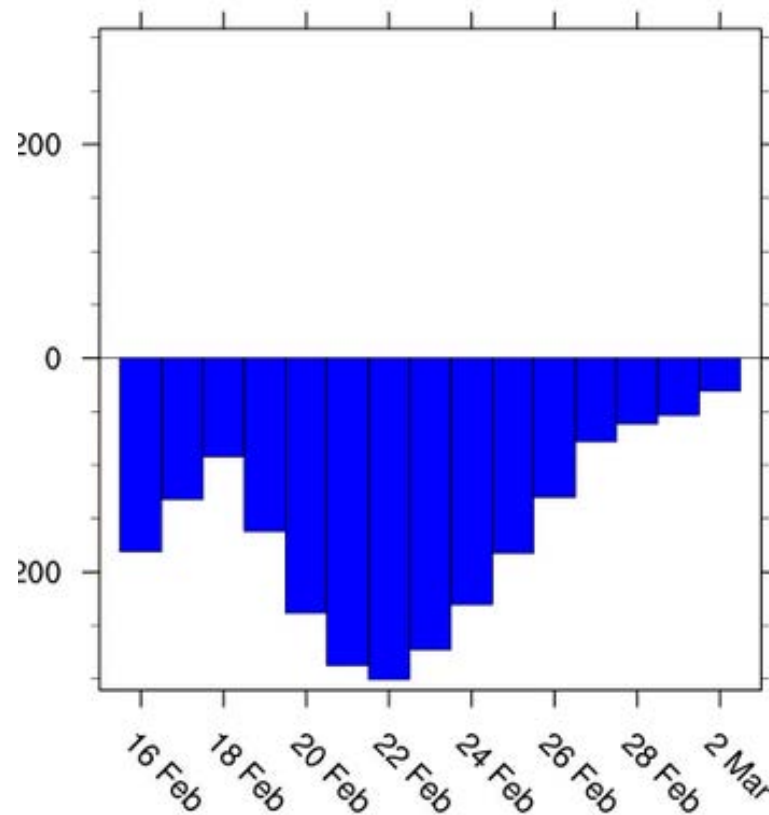

The Reason for all the Cold and Snow this Season

Positive NAO normally means Below Normal Snowfall but -EPO is Compensating

NAO Index

EPO Index

Website: www.weather.gov/boston

Twitter: [@NWSBoston](https://twitter.com/NWSBoston)